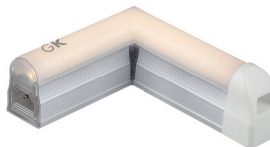

Silver with White Acrylic Diffuser
L:6½" W:2¾" H:1¼"
159 Lumens @ 2.7 Watts

Silver with White Acrylic Diffuser
L:4" W:3½" H:1¼"
153 Lumens @ 2.5 Watts